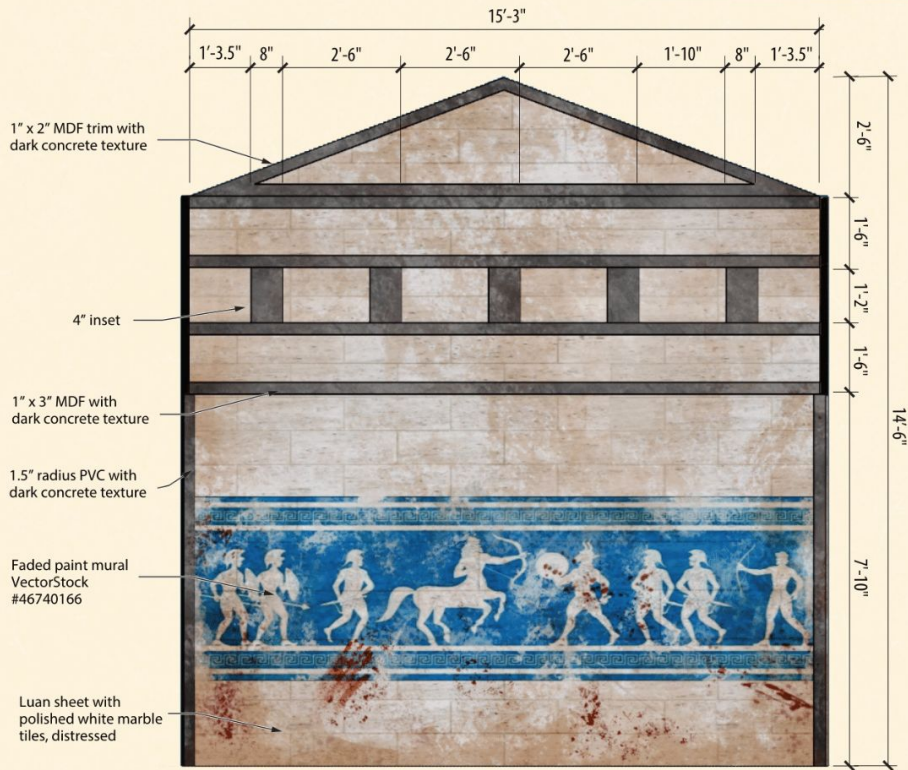

THE DAMNATION OF ALEXANDRIA

DOCKS ELEVATIONS

1
103 Wall DO-3