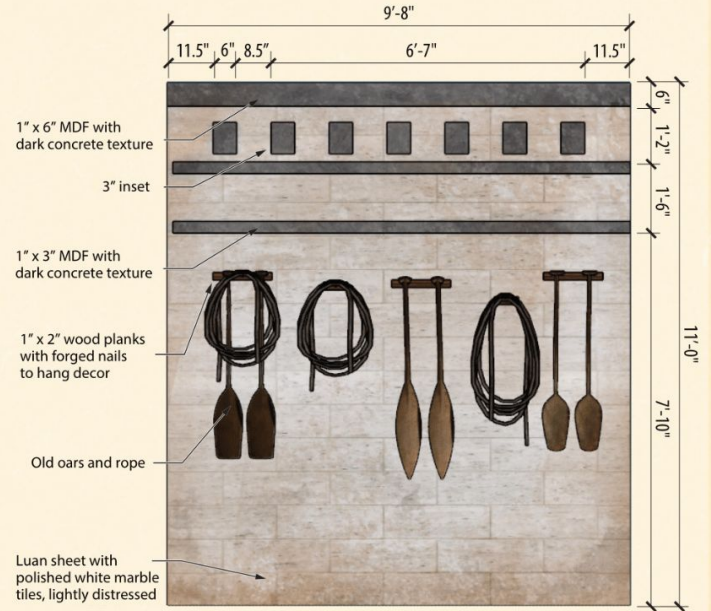

# THE MINOTAUR

TEAM 17

HAUNT  
COMP 2024

THE DAMNATION OF  
ALEXANDRIA

BURNING SCENE

TEAM 17

HAUNT  
COMP 2024

1  
102 Wall DO-1