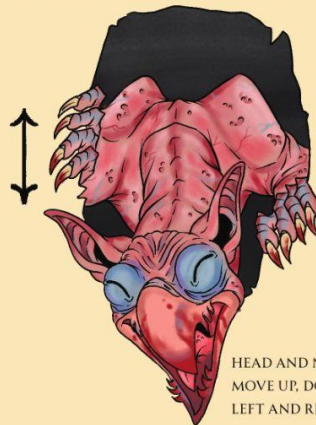

WALL CHICK STICK PUPPETS