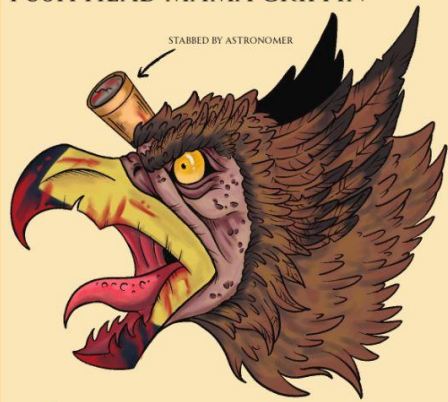

PUSH HEAD MAMA GRIFFIN

STABBED BY ASTRONOMER