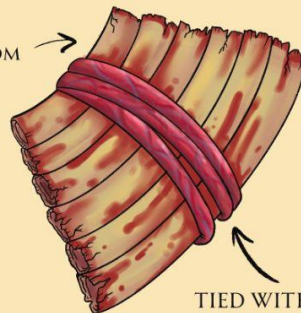

# THE SATYR

AIRBRUSH AND BODY MAKEUP

★ CLAWS AND TEETH ARE A SIMPLE APPLICATION

SOFT, FAUX FUR SHORTS AND CUFFS

HORN RIDGES BRING MORE DEPTH

★ EARS ARE PLACED WITH HIDDEN HEAD BAND

FACIAL HAIR IS APPLIED OR CHIN STRAP

TREE BARK LEGGINGS UNDERNEATH

FRESH BONES FROM VICTIM

TIED WITH ORGANS

CARVED FOAM

MASK AND HORNS ARE A TOUGHER MATERIAL

GREEN VINES WRAPPED AROUND FOR COMFORT ON FACE

★ CAN BE A WIG OR NATURAL, LONG HAIR

THE DAMNATION OF  
ALEXANDRIA