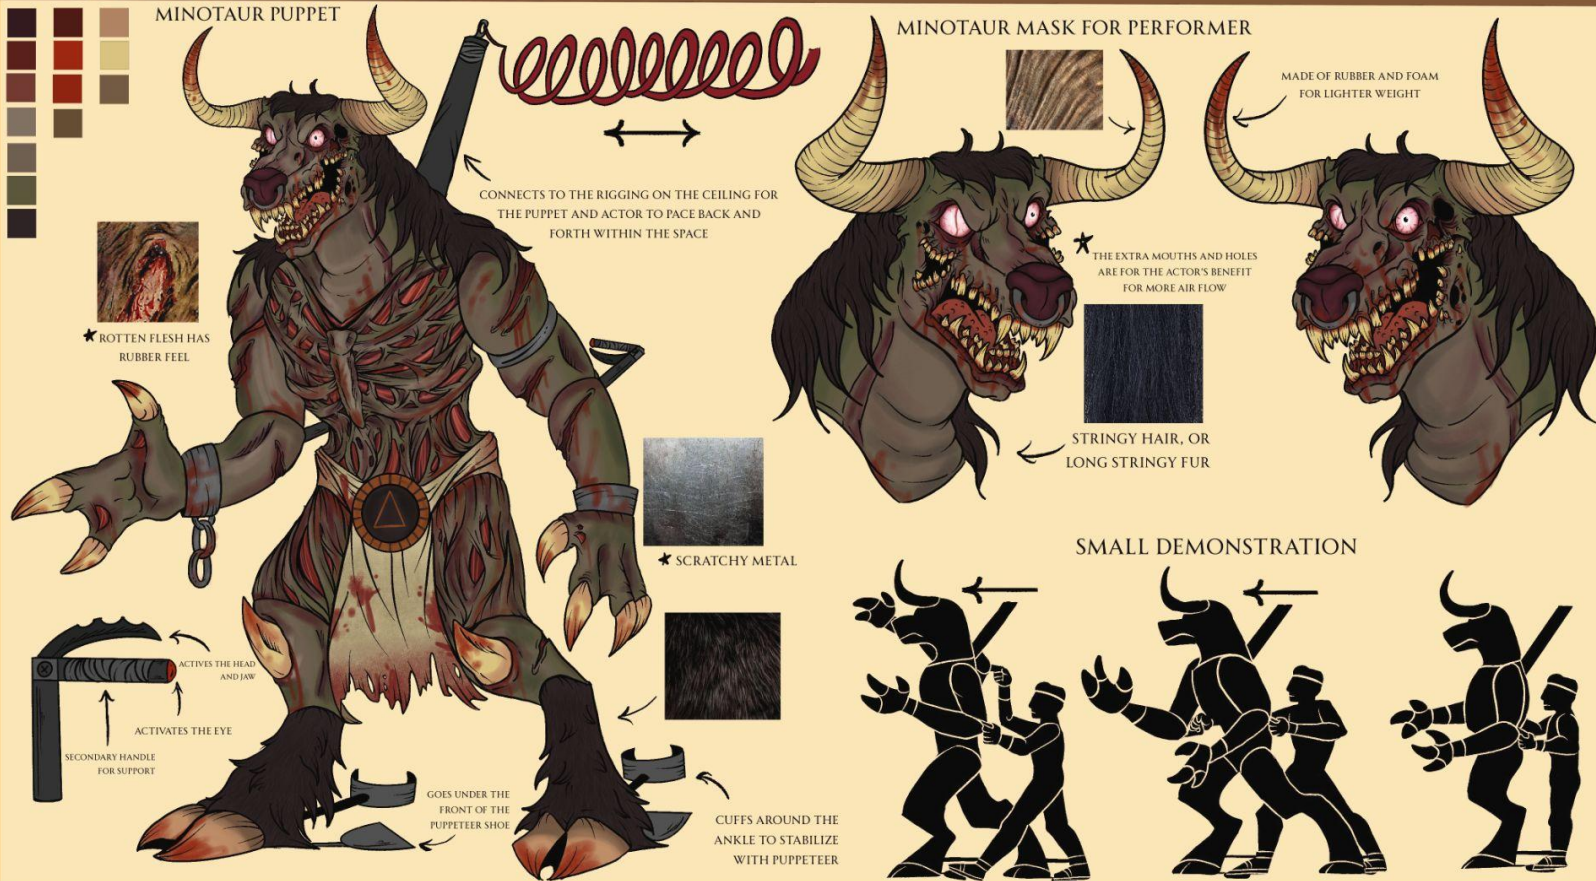

THE DAMNATION OF ALEXANDRIA

THE MINOTAUR

TEAM 17

HAUNT
COMP 2024