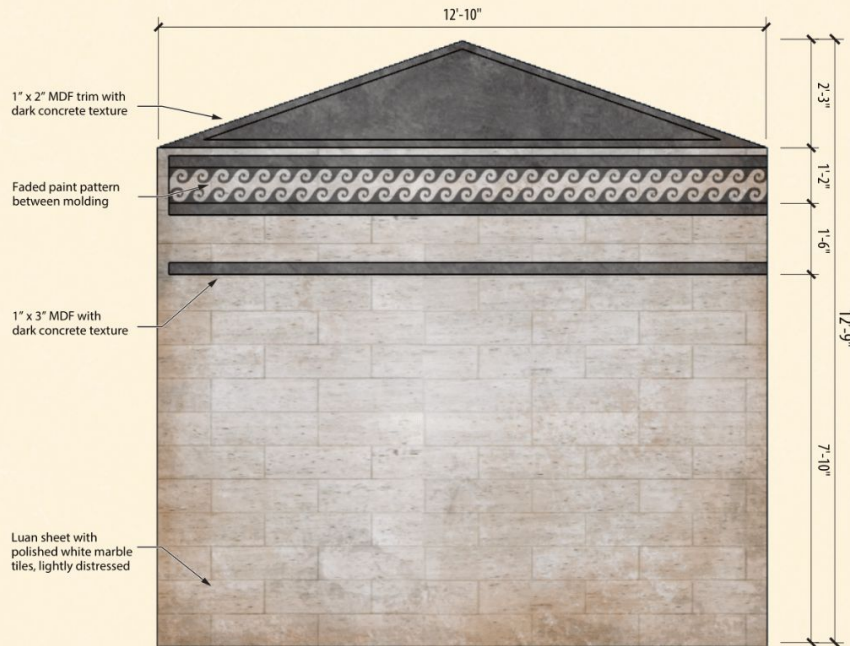

# THE MINOTAUR

TEAM 17

HAUNT  
COMP 2024

THE DAMNATION OF  
ALEXANDRIA

BURNING SCENE

TEAM 17

HAUNT  
COMP 2024

1  
102 Wall DO-1